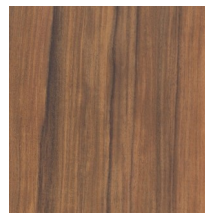

Bloodwood

Black Walnut (American)

Marble Wood

Macacauba

Narra

PEN BLANK PROFILES

Pink Ivory

Wenge

Bubinga

Canarywood

Zebrawood

Olivewood

Kingwood

Ebony

African Blackwood

Black Walnut (American)

Purpleheart

African Padauk

Yellowheart

Bolivian Rosewood

Curly Maple

Our hardwoods come from the finest mills from all over the world. Please note that the colors shown are a representation of the woods we have in stock. Actual color and grain may vary.