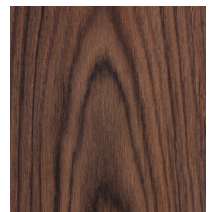

Bloodwood

Black Walnut (American)

Marble Wood

Macacauba

Narra

PEN BLANK PROFILES

Pink Ivory

Wenge

Bubinga

Canarywood

Zebrawood

Olivewood

Kingwood

Ebony

African Blackwood

Black Walnut (American)

Purpleheart

African Padauk

Yellowheart

Bolivian Rosewood

Curly Maple

Our hardwoods come from the finest mills from all over the world. Please note that the colors shown are a representation of the woods we have in stock. Actual color and grain may vary.