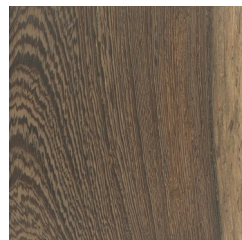

Panga Panga