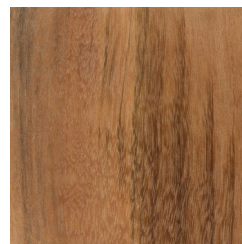

THIN STOCK AND 5/4 LIVE EDGE SLABS

Our hardwoods come from the finest mills from all over the world.

Please note that the colors below are a representation of the woods we have in stock. Actual color and grain may vary.

THIN STOCK

Bubinga

Padauk

Yellowheart

Black Walnut

Purpleheart

Curly Maple

**Birdseye Maple
(Hard)**

Cherry (American)

Spanish Cedar

Panga Panga

5/4 LIVE EDGE SLABS

Canary Wood

Goncalo Alves

Macacuba

Mesquite