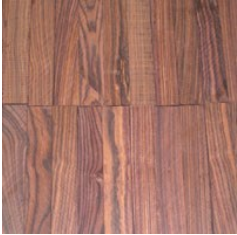

Exotic Turning Stock Profiles

Our hardwoods come from the finest mills from all over the world.
All bowl blanks are sealed with wax to keep moisture in.
Please note that the colors below are a representation of the woods we have in stock.
Actual color and grain may vary.

Kingwood

Wenge

Bubinga

Ancient Kauri

Zebra Wood

African Olive

**East Indian
Rosewood**

**African
Blackwood**

Bloodwood

**Black Walnut
(American)**

Marble Wood

Ebony

Macacauba