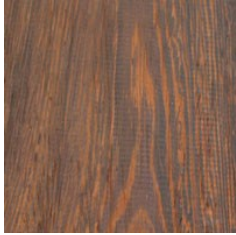

Exotic Turning Stock Profiles

Our hardwoods come from the finest mills from all over the world.
All bowl blanks are sealed with wax to keep moisture in.
Please note that the colors below are a representation of the woods we have in stock.
Actual color and grain may vary.

Kingwood

Wenge

Bubinga

Ancient Kauri

Zebra Wood

African Olive

**East Indian
Rosewood**

**African
Blackwood**